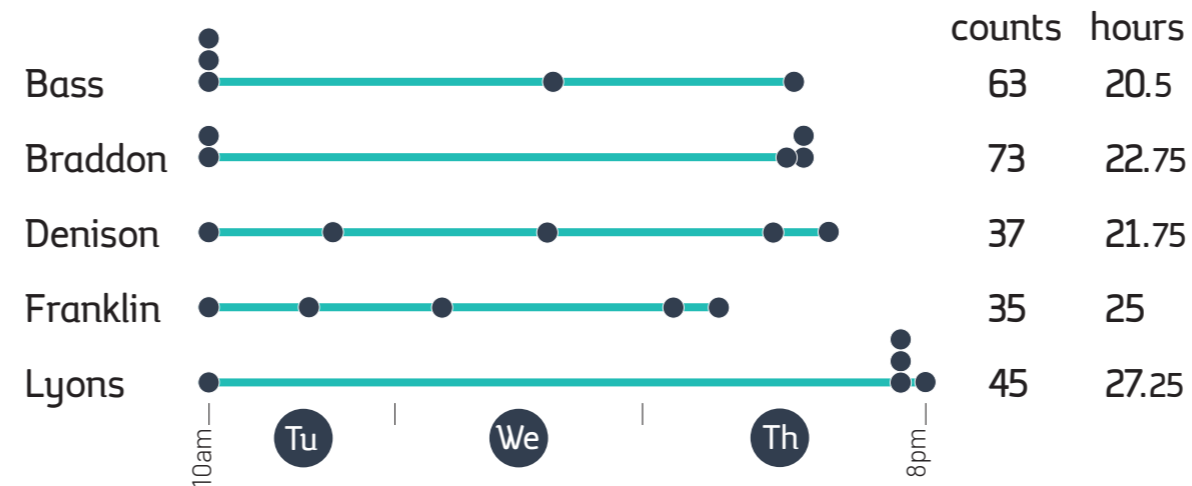

Pre-poll voting	10.3%
Interstate Pre-poll	0.3%
Express Vote	0.5%
Postal voting	6.0%
Mobile	1.4%

Attendance Voting 92.9%

	Mobile	Pre-poll	Polling day
In Division	4,933	36,426	262,602
Out of Division	940	3,946	18,425

Counting

Hare-Clark counts for each division completed within

3 days

Candidates Elected Timeline

Columns

Participation 92.4%

Candidates

Ballot Papers