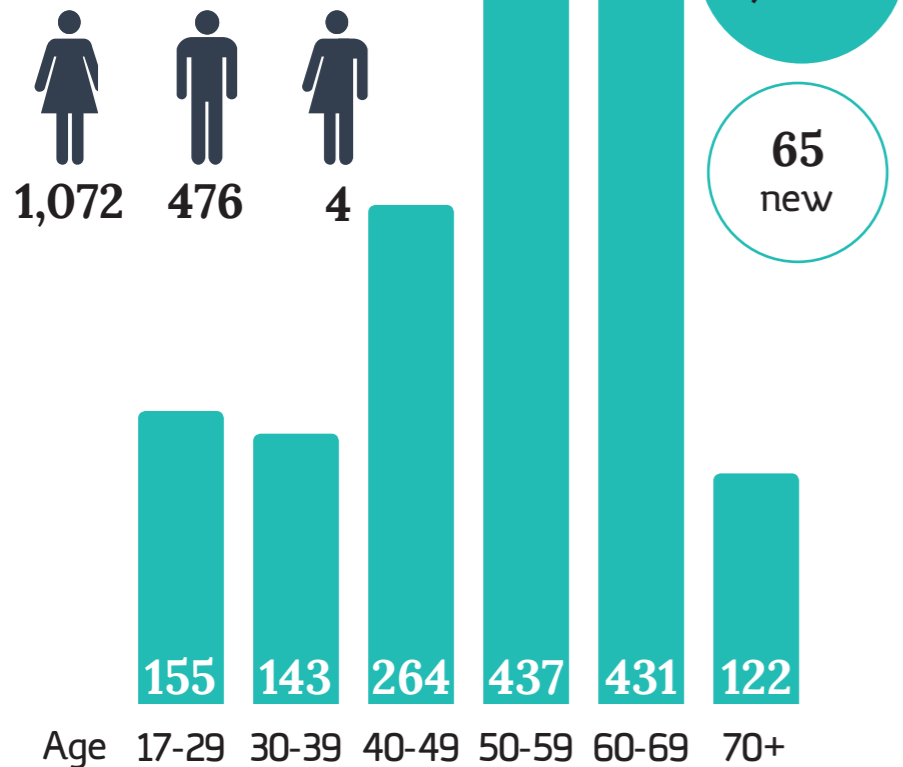

2018 STATE ELECTION SNAPSHOT

Election Staff

Roles

Staff may occupy multiple roles

Early Voting 18.5%

Postal returns (excludes GPVs)

	Victoria	Queensland	Other	Total
Issued	16,715	1,156	48	17,919
Returned	15,828	996	2	16,826

Pre-poll voting	10.3%
Interstate Pre-poll	0.3%
Express Vote	0.5%
Postal voting	6.0%
Mobile	1.4%

Attendance Voting 92.9%

	Mobile	Pre-poll	Polling day
In Division	4,933	36,426	262,602
Out of Division	940	3,946	18,425

Counting

Hare-Clark counts for each division completed within

3 days

Candidates Elected Timeline

Columns

Participation 92.4%

Candidates

Ballot Papers