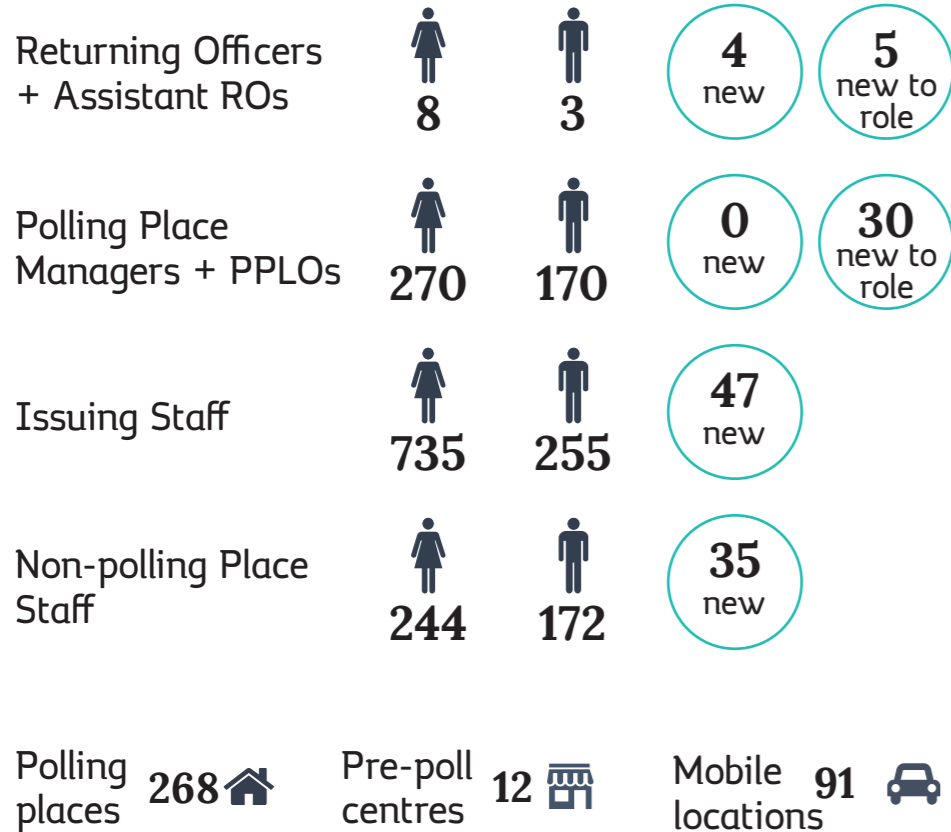

2018 STATE ELECTION SNAPSHOT

Election Staff

Roles

Staff may occupy multiple roles

Early Voting 18.5%

Postal returns (excludes GPVs)

	Victoria	Queensland	Other	Total
Issued	16,715	1,156	48	17,919
Returned	15,828	996	2	16,826

Pre-poll voting	10.3%
Interstate Pre-poll	0.3%
Express Vote	0.5%
Postal voting	6.0%
Mobile	1.4%

Attendance Voting 92.9%

	Mobile	Pre-poll	Polling day
In Division	4,933	36,426	262,602
Out of Division	940	3,946	18,425

Counting

Hare-Clark counts for each division completed within

3 days

Candidates Elected Timeline

Columns

Participation 92.4%

Candidates

Ballot Papers