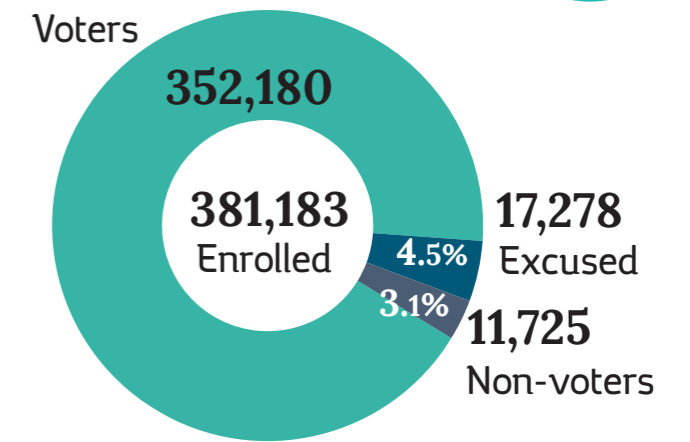

Counting

Hare-Clark counts for each division completed within

3 days

Candidates Elected Timeline

Columns

Participation 92.4%

Candidates

Ballot Papers