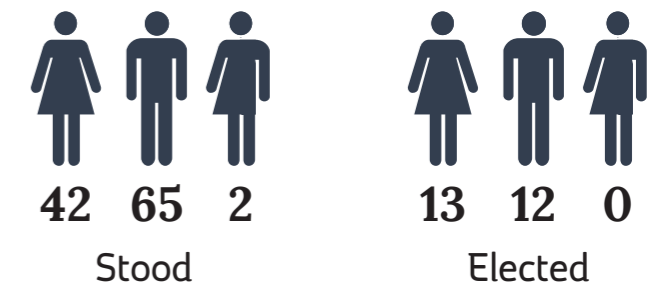

Counting

Hare-Clark counts for each division completed within

3 days

Candidates Elected Timeline

Columns

Participation 92.4%

Candidates

Ballot Papers