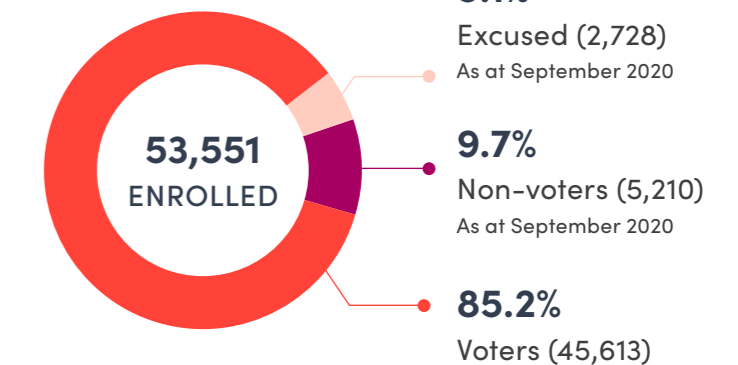

Voted in person

	Mobile*	Pre-poll	Polling day
In division	0	4,545	19,935
Out of division	0	13	21

Election awareness

Cost per elector

Participation

Voters

Candidates

Candidates stood	5	7	0
Candidates elected	1	1	0