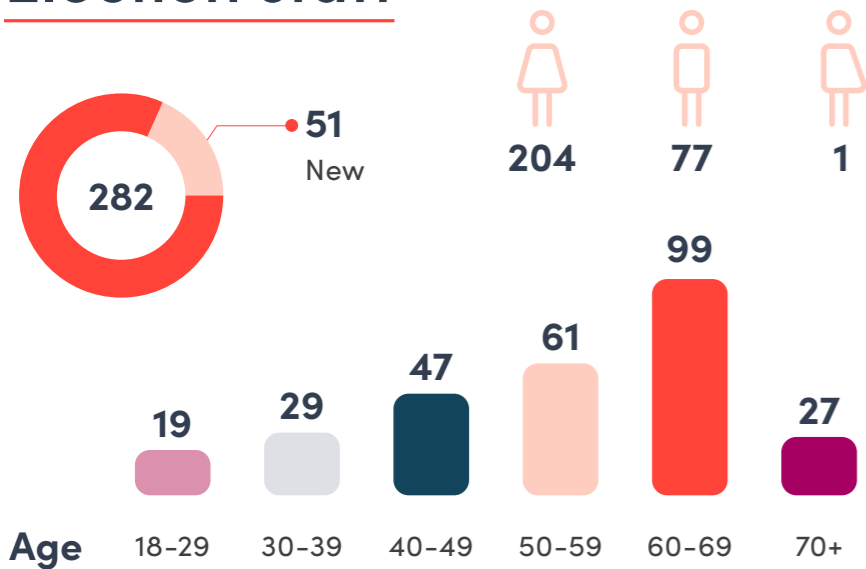

2020 Legislative Council Elections Snapshot

Huon and Rosevears

Election staff

Roles

Staff may occupy multiple roles **335**

Returning officers and assistant returning officers	4	0	0	New to TEC 0 New to role 3
Polling Place Managers and Polling Place Liaison Officers	42	18	0	New to TEC 2 New to role 27
Issuing staff	134	34	1	New to TEC 63
Non-polling place staff	63	39	0	New to TEC 23

Voted in person

	Mobile*	Pre-poll	Polling day
In division	0	4,545	19,935
Out of division	0	13	21

Election awareness

Cost per elector

Participation

Voters

Candidates

Candidates stood	5	7	0
Candidates elected	1	1	0