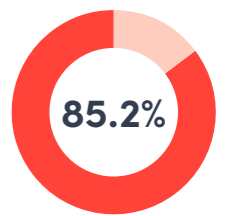

Voted in person

	Mobile*	Pre-poll	Polling day
In division	0	4,545	19,935
Out of division	0	13	21

Election awareness

Cost per elector

Participation

Voters

Candidates

Candidates stood	5	7	0
Candidates elected	1	1	0