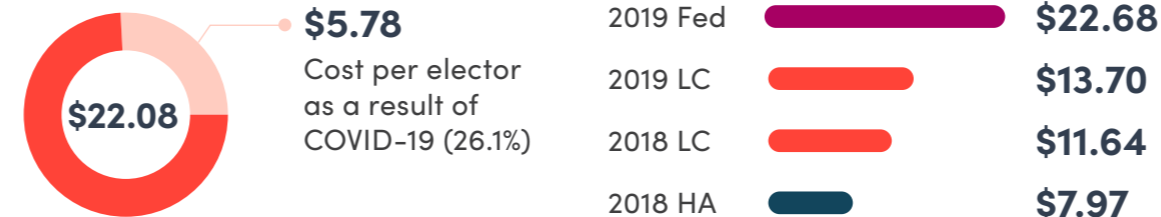

Voted in person

	Mobile*	Pre-poll	Polling day
In division	0	4,545	19,935
Out of division	0	13	21

Election awareness

Cost per elector

Participation

Voters

Candidates

Candidates stood	5	7	0
Candidates elected	1	1	0