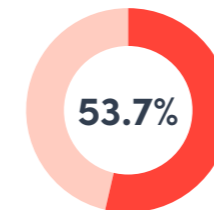

Polling locations

Voted early

Pre-poll	9.96%
Interstate pre-poll*	0%
Postal	46.85%
Mobile*	0%

* Mobile and interstate pre-poll voting suspended due to COVID-19

Postal returns

	Tasmania	Australia	World	Total
Issued (excludes GPVs)	21,318	256	11	21,585
Returned	20,498	181	0	20,679

Voted in person

	Mobile*	Pre-poll	Polling day
In division	0	4,545	19,935
Out of division	0	13	21

Election awareness

Cost per elector

Participation

Voters

Candidates

Candidates stood	5	7	0
Candidates elected	1	1	0