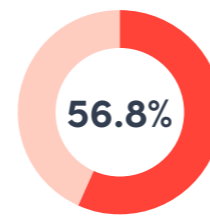

Voted early