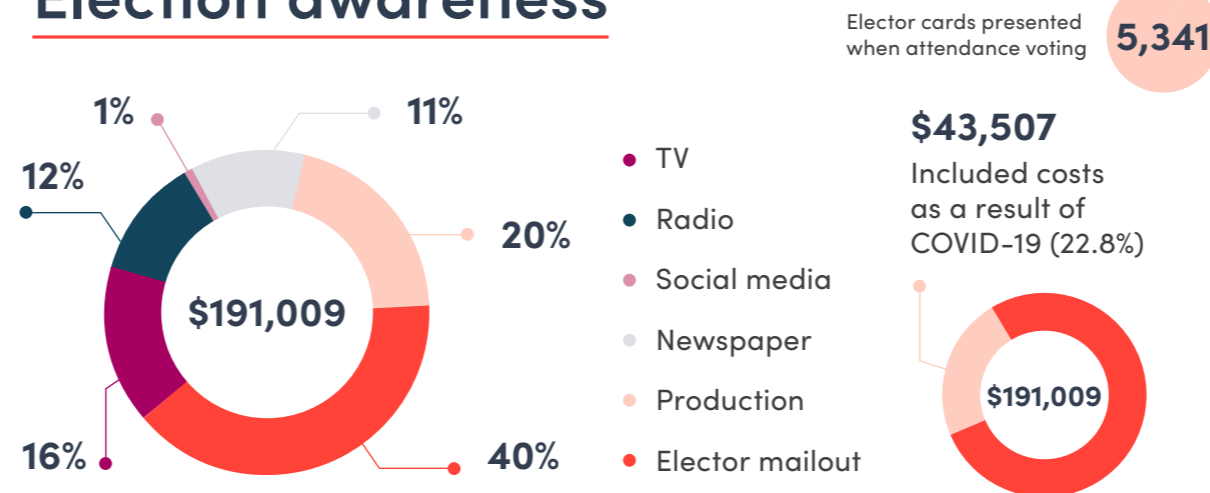

Voted in person

	Mobile*	Pre-poll	Polling day
In division	0	4,545	19,935
Out of division	0	13	21

Election awareness

Cost per elector

Participation

Voters

Candidates

Candidates stood	5	7	0
Candidates elected	1	1	0