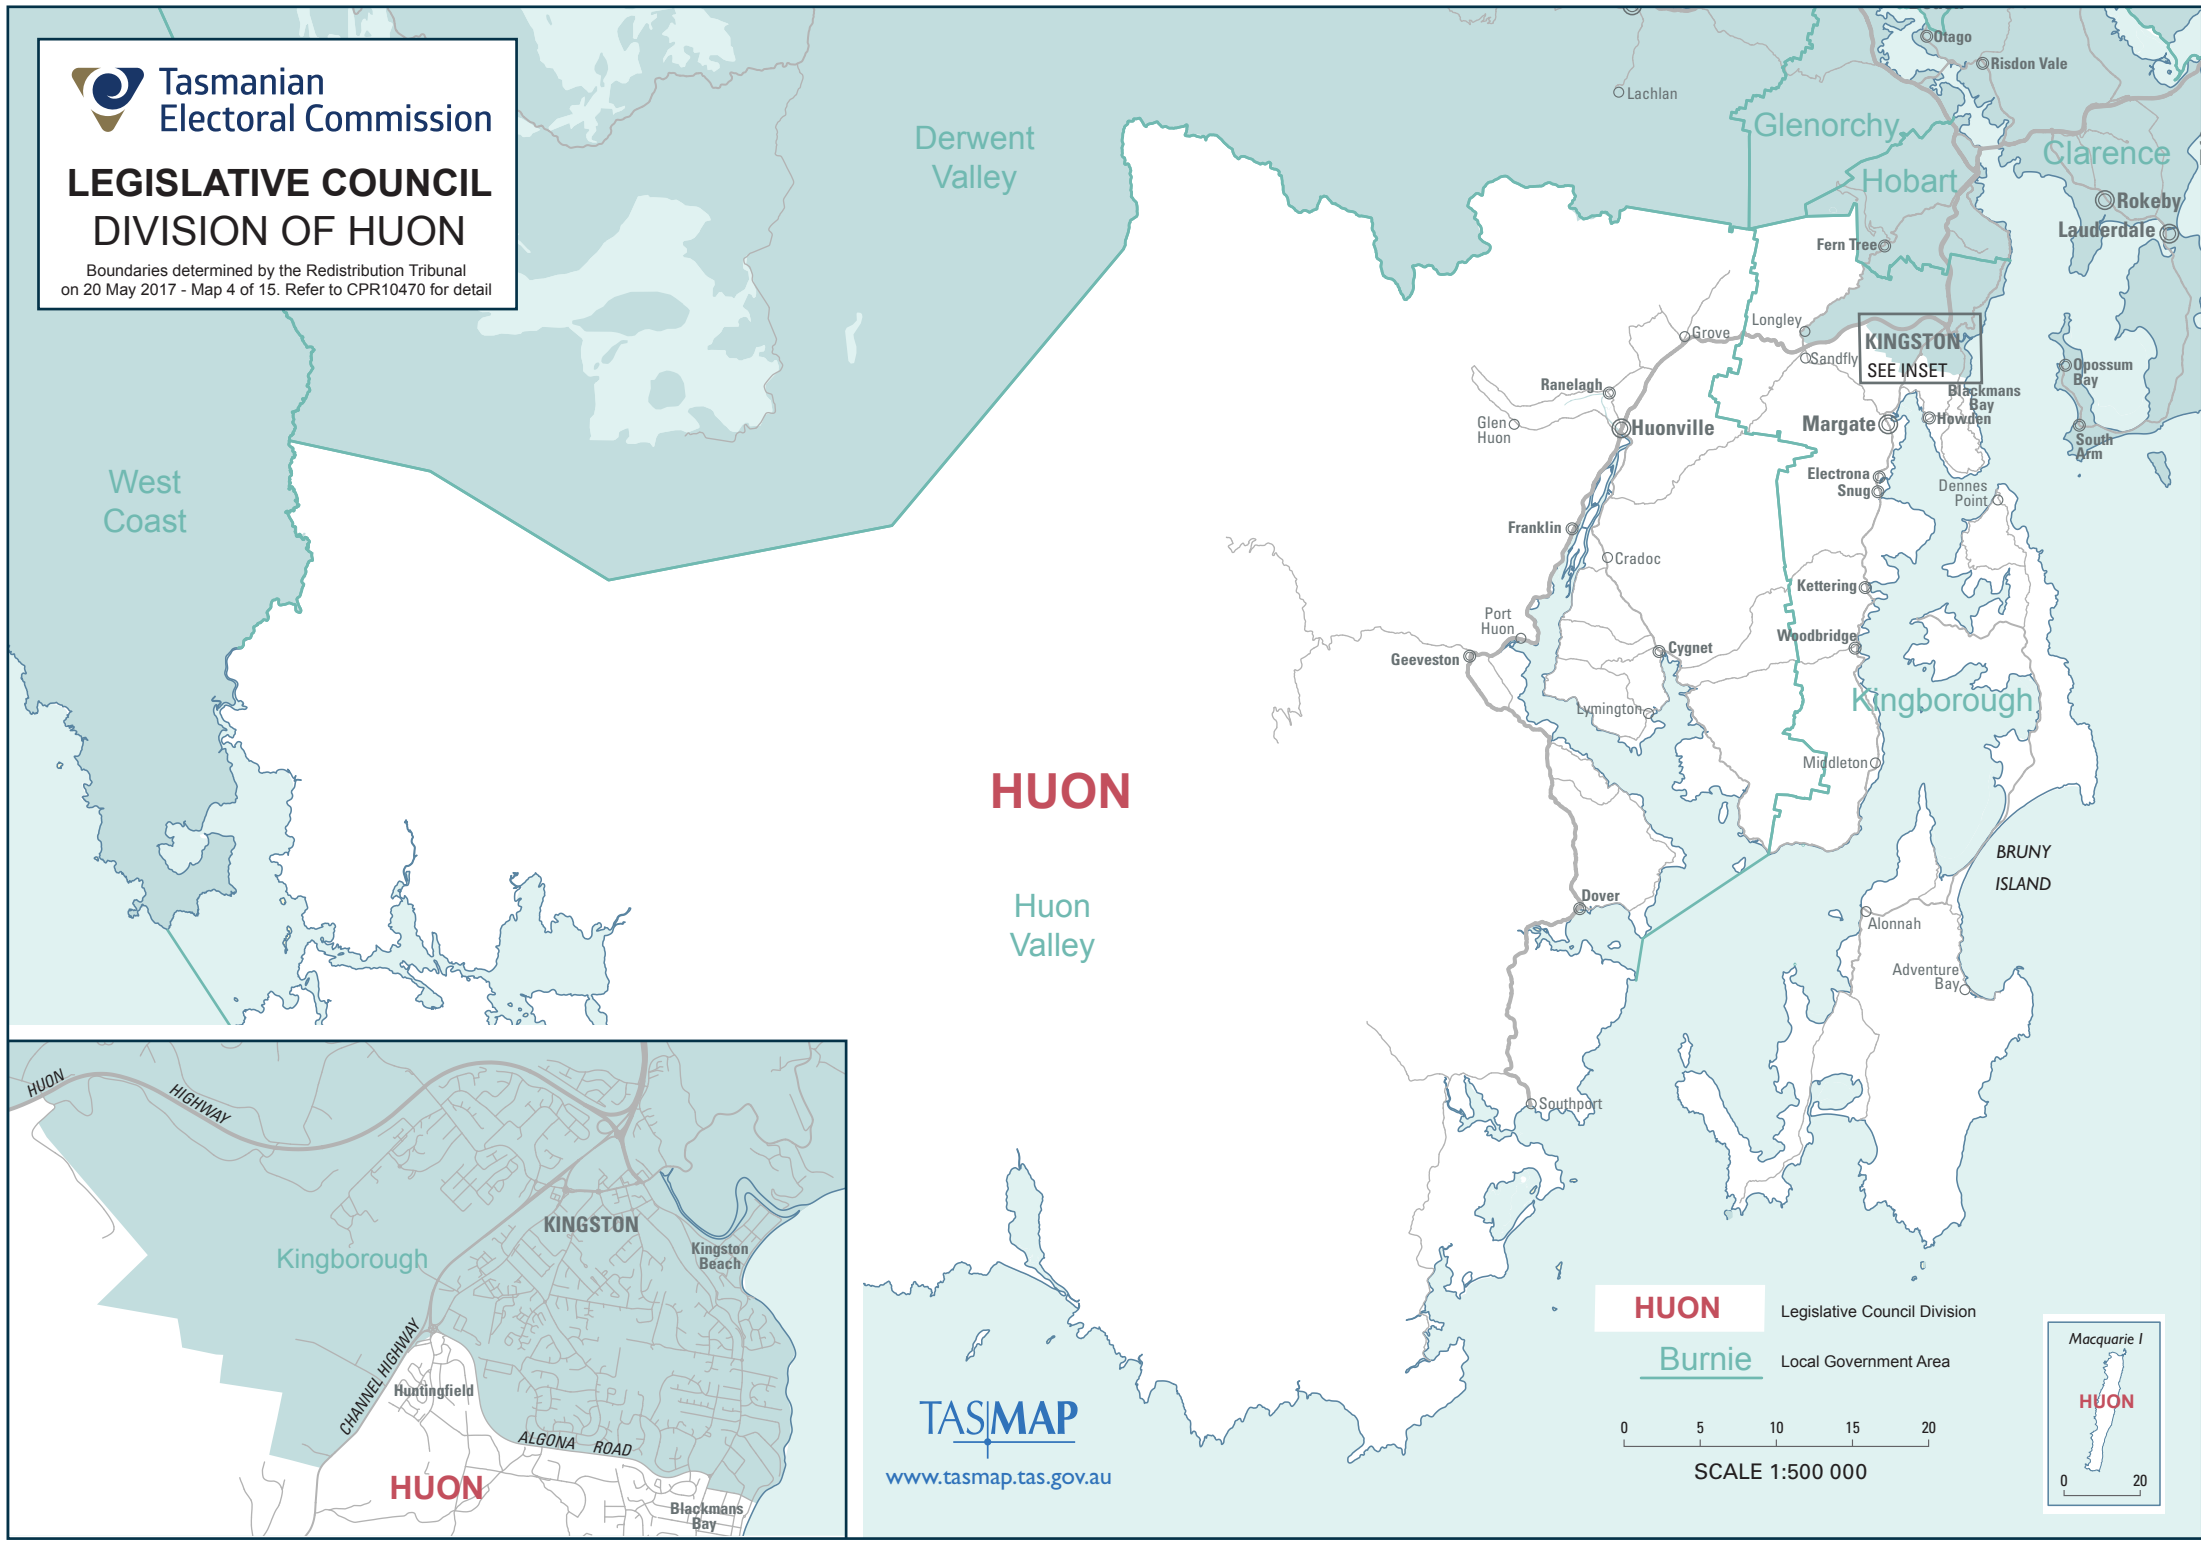

LEGISLATIVE COUNCIL DIVISION OF HUON

Boundaries determined by the Redistribution Tribunal
on 20 May 2017 - Map 4 of 15. Refer to CPR10470 for detail

HUON

Huon Valley

HUON Legislative Council Division
Burnie Local Government Area

TASMAP

www.tasmap.tas.gov.au