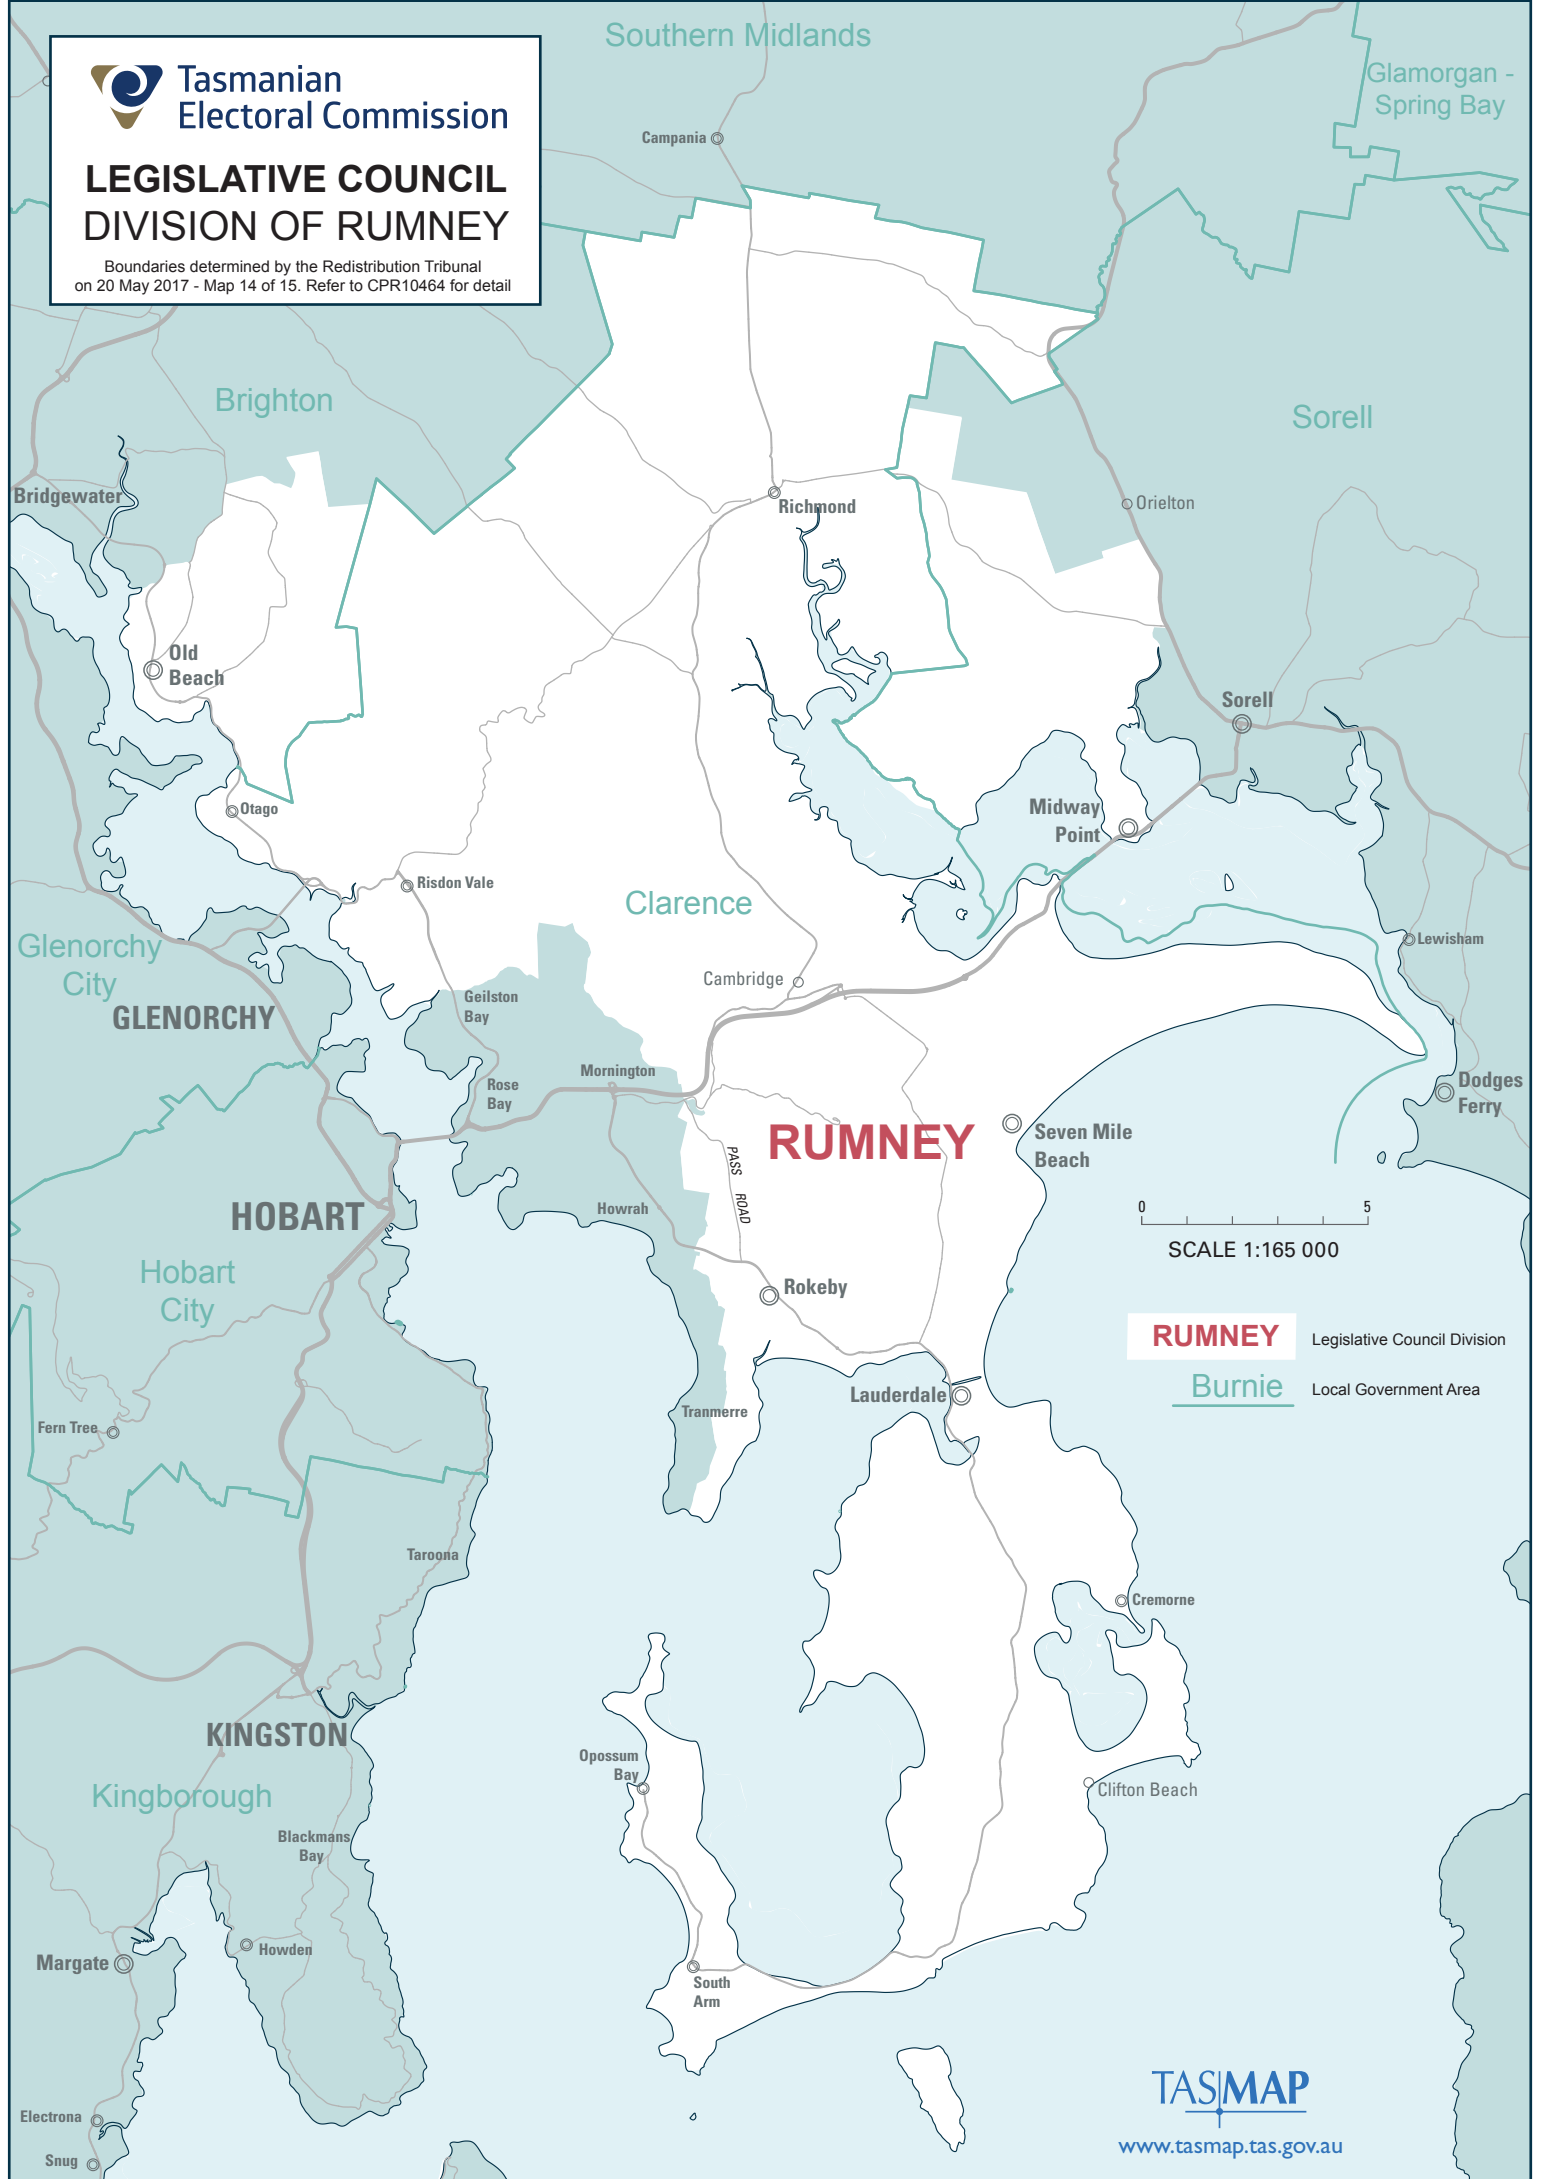

Tasmanian
Electoral Commission

LEGISLATIVE COUNCIL DIVISION OF RUMNEY

Boundaries determined by the Redistribution Tribunal
on 20 May 2017 - Map 14 of 15. Refer to CPR10464 for detail

0 5
SCALE 1:165 000

RUMNEY Legislative Council Division
Burnie Local Government Area